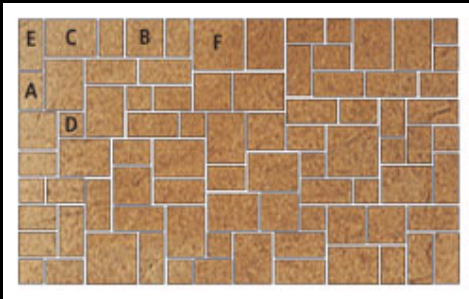

Your choice of laying pattern will depend on your range of paving and the size and shape of your patio. For a completely random patio choose from paving with five or more sizes of stone, eg Old Town Flagstone Paving and Wetherdale Paving. However, it is possible to create a random area from ranges with only three sizes, eg Old Riven. The laying patterns show the approximate finished size for a selection of random patios. The chart gives the number of paving stones needed for each design.

The dimensions given for the random patterns and circles on these pages are therefore only approximate and dry laying first is always recommended.

	Nominal Sizes	Qty Patio 1	Qty Patio 2	Qty Patio 3	Qty Patio 4
A	12" x 18"	-	12	18	-
B	18" x 18"	-	1	8	-

C	23½" x 18"	-	2	17	-
D	12" x 12"	14	6	15	12
E	23½" x 12"	15	10	21	12
F	23½" x 23½"	10	6	3	7
G	29½" x 23½"	-	3	-	-
H	35½" x 23½"	10	4	-	-
I	29½" x 29½"	-	1	-	-

Old Town Flagstone Large Circle Corner Accessories

Random laid using 4 sizes:
 23½" x 23½", 23½" x 12" x 12", 35½" x 23½"

Approximate size: 12' x 12'

Design using 3 sizes:
 23½" x 23½", 23½" x 12", 12" x 12"

Approximate size: 8' x 8'

Design using 6 sizes:
 23½" x 23½", 23½" x 12", 12" x 18", 18" x 18", 23½" x 18"