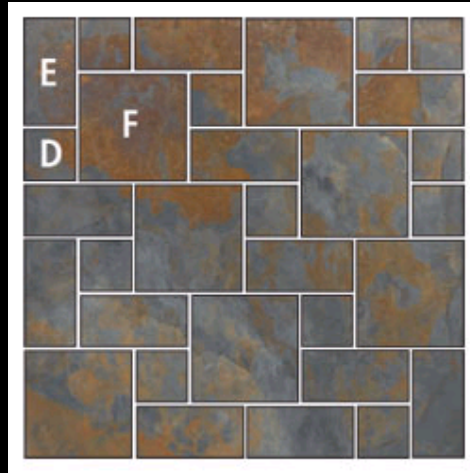

Design using 3 sizes:
23½" x 23½", 23½" x 12", 12" x 12"

Approximate size: 8' x 8'