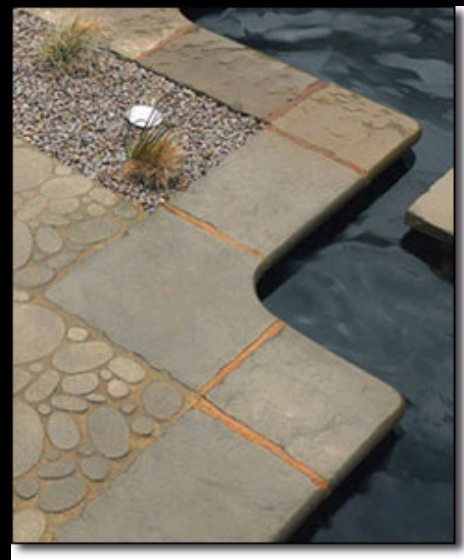

[Stepping Stone](#)

[Log Sleepers](#)

[Winding Path](#)

[Wetherdale Edging](#)

[Cobblestone Edging](#)

[Old Town Edging](#)

[Pool Coping](#)

[Step Unit](#)

[Dish Drain](#)

[Pier Cap](#)

Pool Coping

Bradstone Pool Coping features the authentic Old Town Flagstone surface profile however for comfort and safety, the poolside edge has been slightly smoothed and given a 'bull nose' profile.

Straight Unit: 18" x 12" x 1 1/2"
18" x 14" x 1 1/2"

Curved Unit: 60" radius
Internal Corner: 18" x 18" x 1½"
External Corner: 12" x 12" x 1½"

Colors

Pool Coping is available in the following Colors:

Bluestone **York Brown** **Autumn Cotswold**